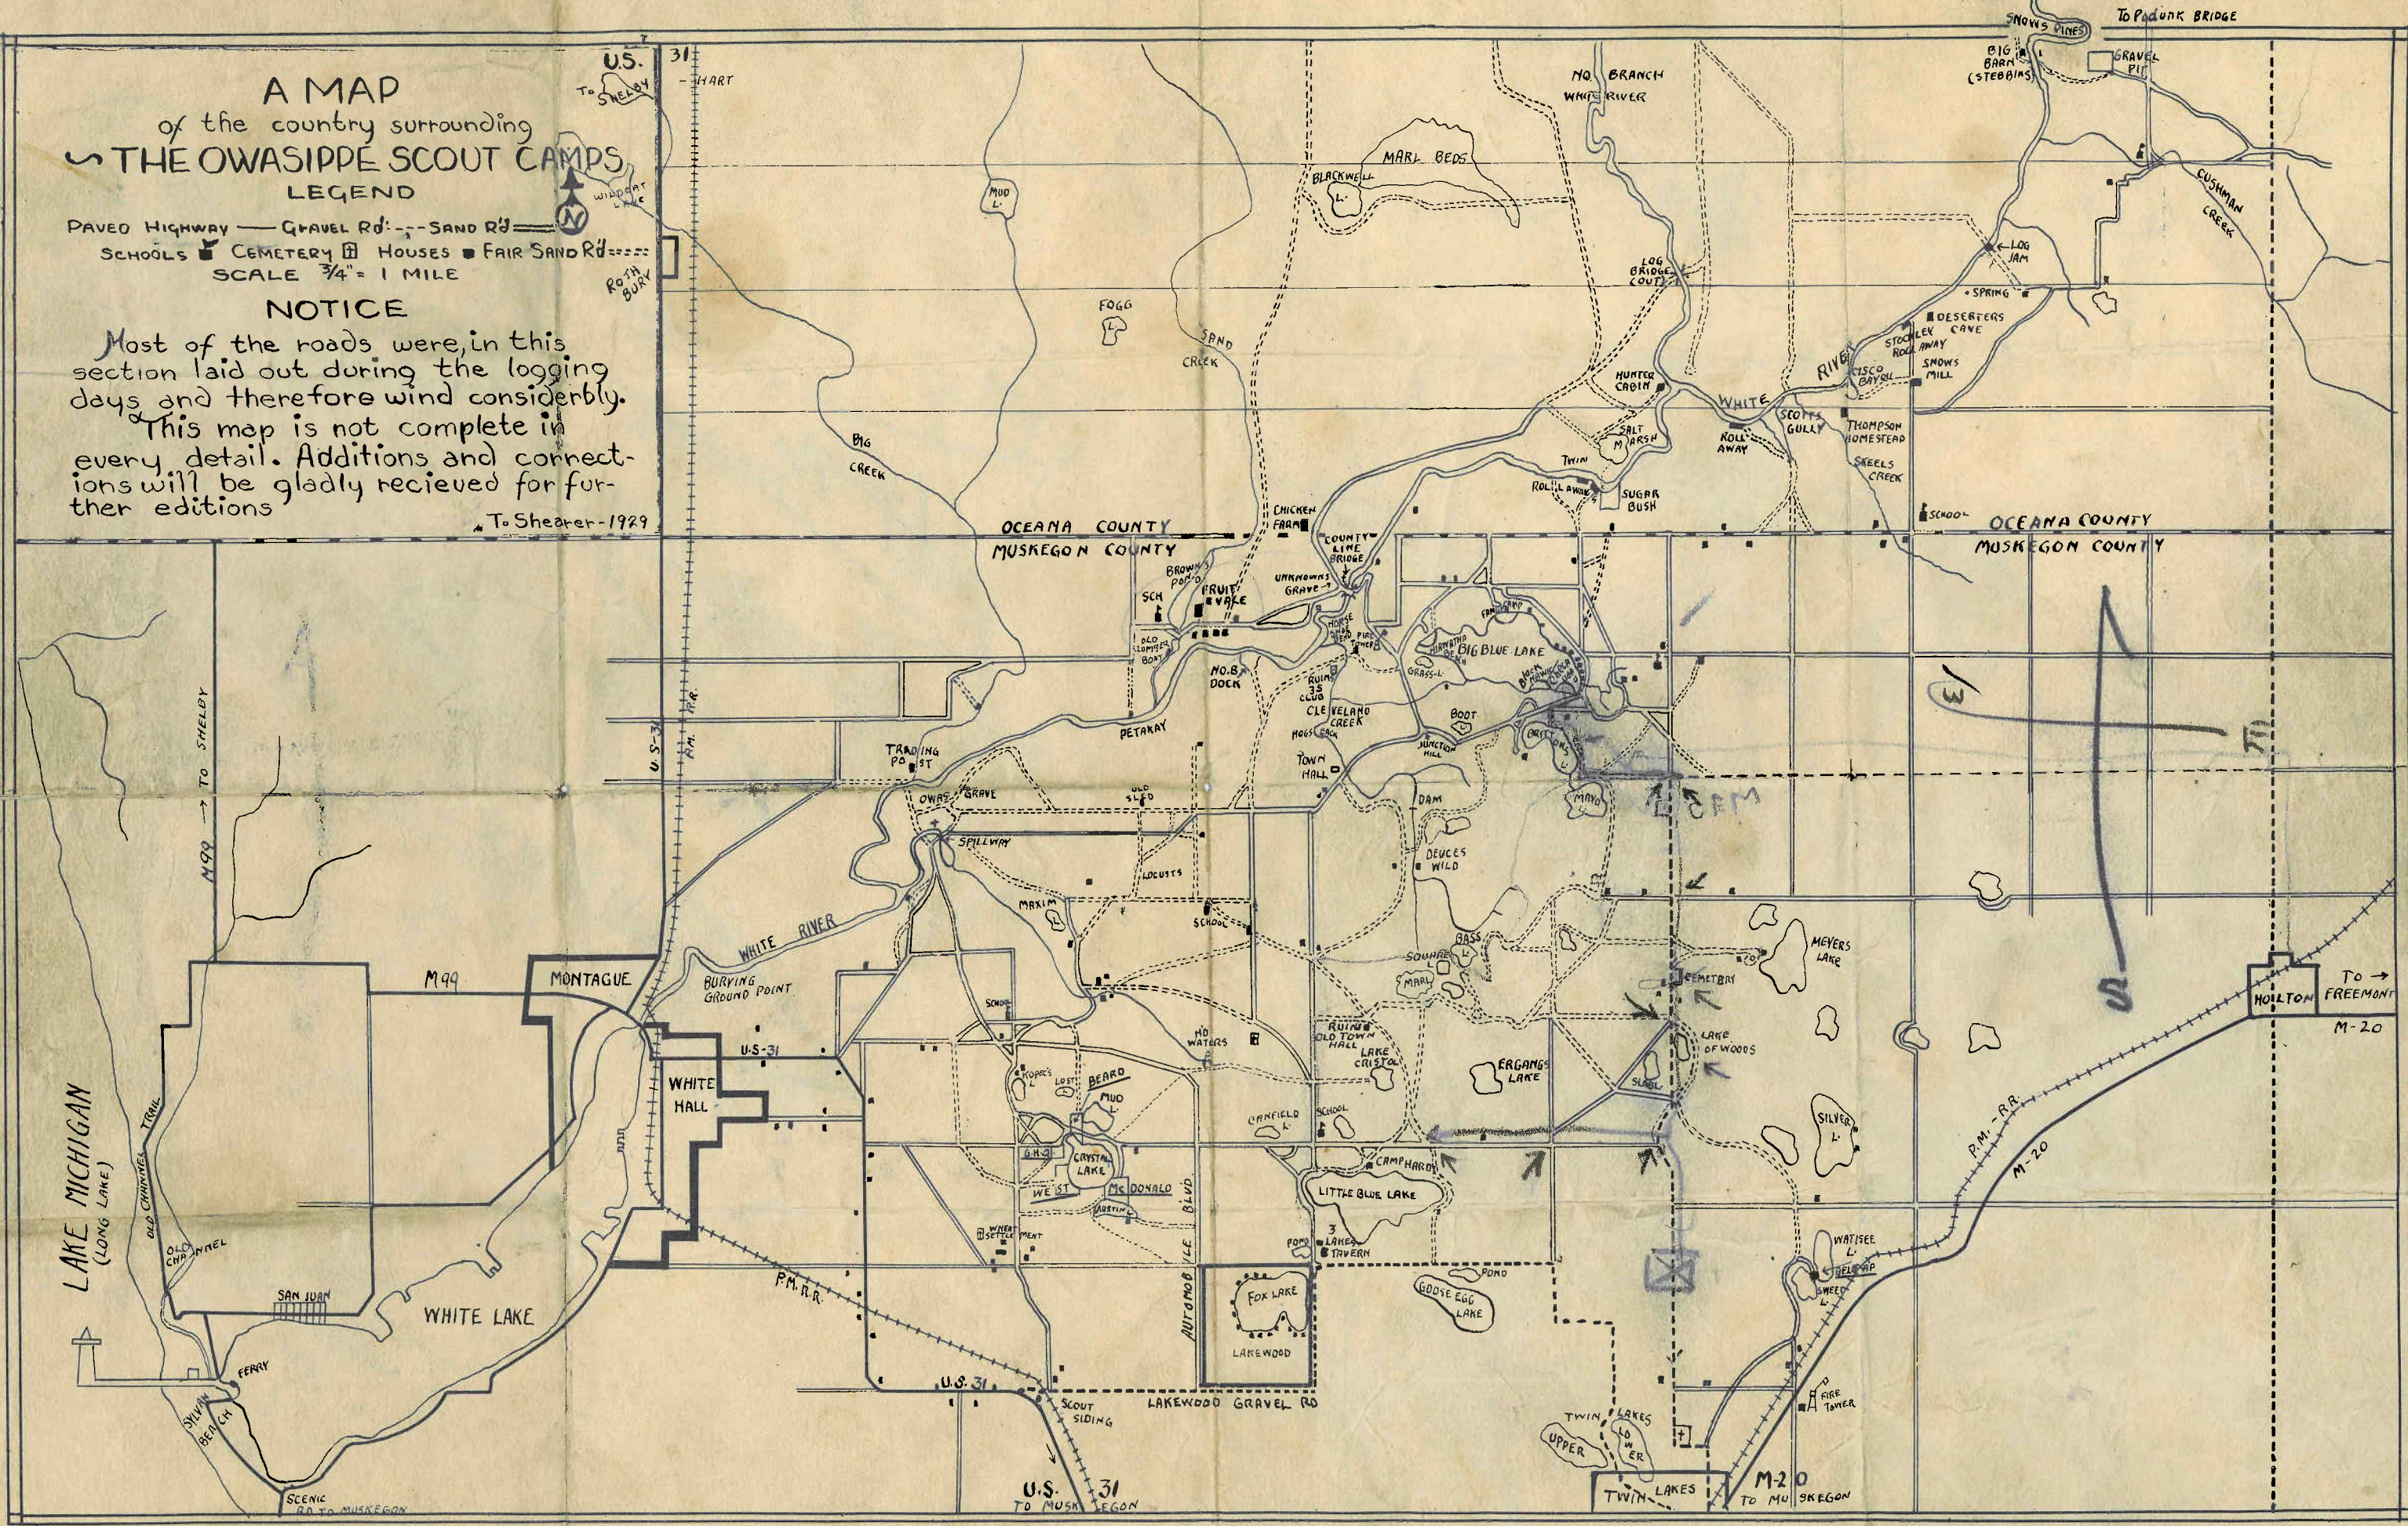

# A MAP of the country surrounding THE OWASIPPE SCOUT CAMPS

LEGEND  
 PAVED HIGHWAY — GRAVEL RD. — SAND RD.  
 SCHOOLS ■ CEMETERY □ HOUSES ■ FAIR SAND RD. — — — — —  
 SCALE 3/4" = 1 MILE

## NOTICE

Most of the roads were, in this section laid out during the logging days and therefore wind considerably. This map is not complete in every detail. Additions and connections will be gladly recieved for further editions

To Shearer-1929

LAKE MICHIGAN (LONG LAKE)

M-99

MONTAGUE

WHITE HALL

WHITE RIVER

BURYING GROUND POINT

U.S. 31

LOWER

GOOSE EGG LAKE

POUND

3 LAKES TAVERN

LAKEWOOD

FOX LAKE

LAKEWOOD GRAVEL RD

SCOUT SLIDING